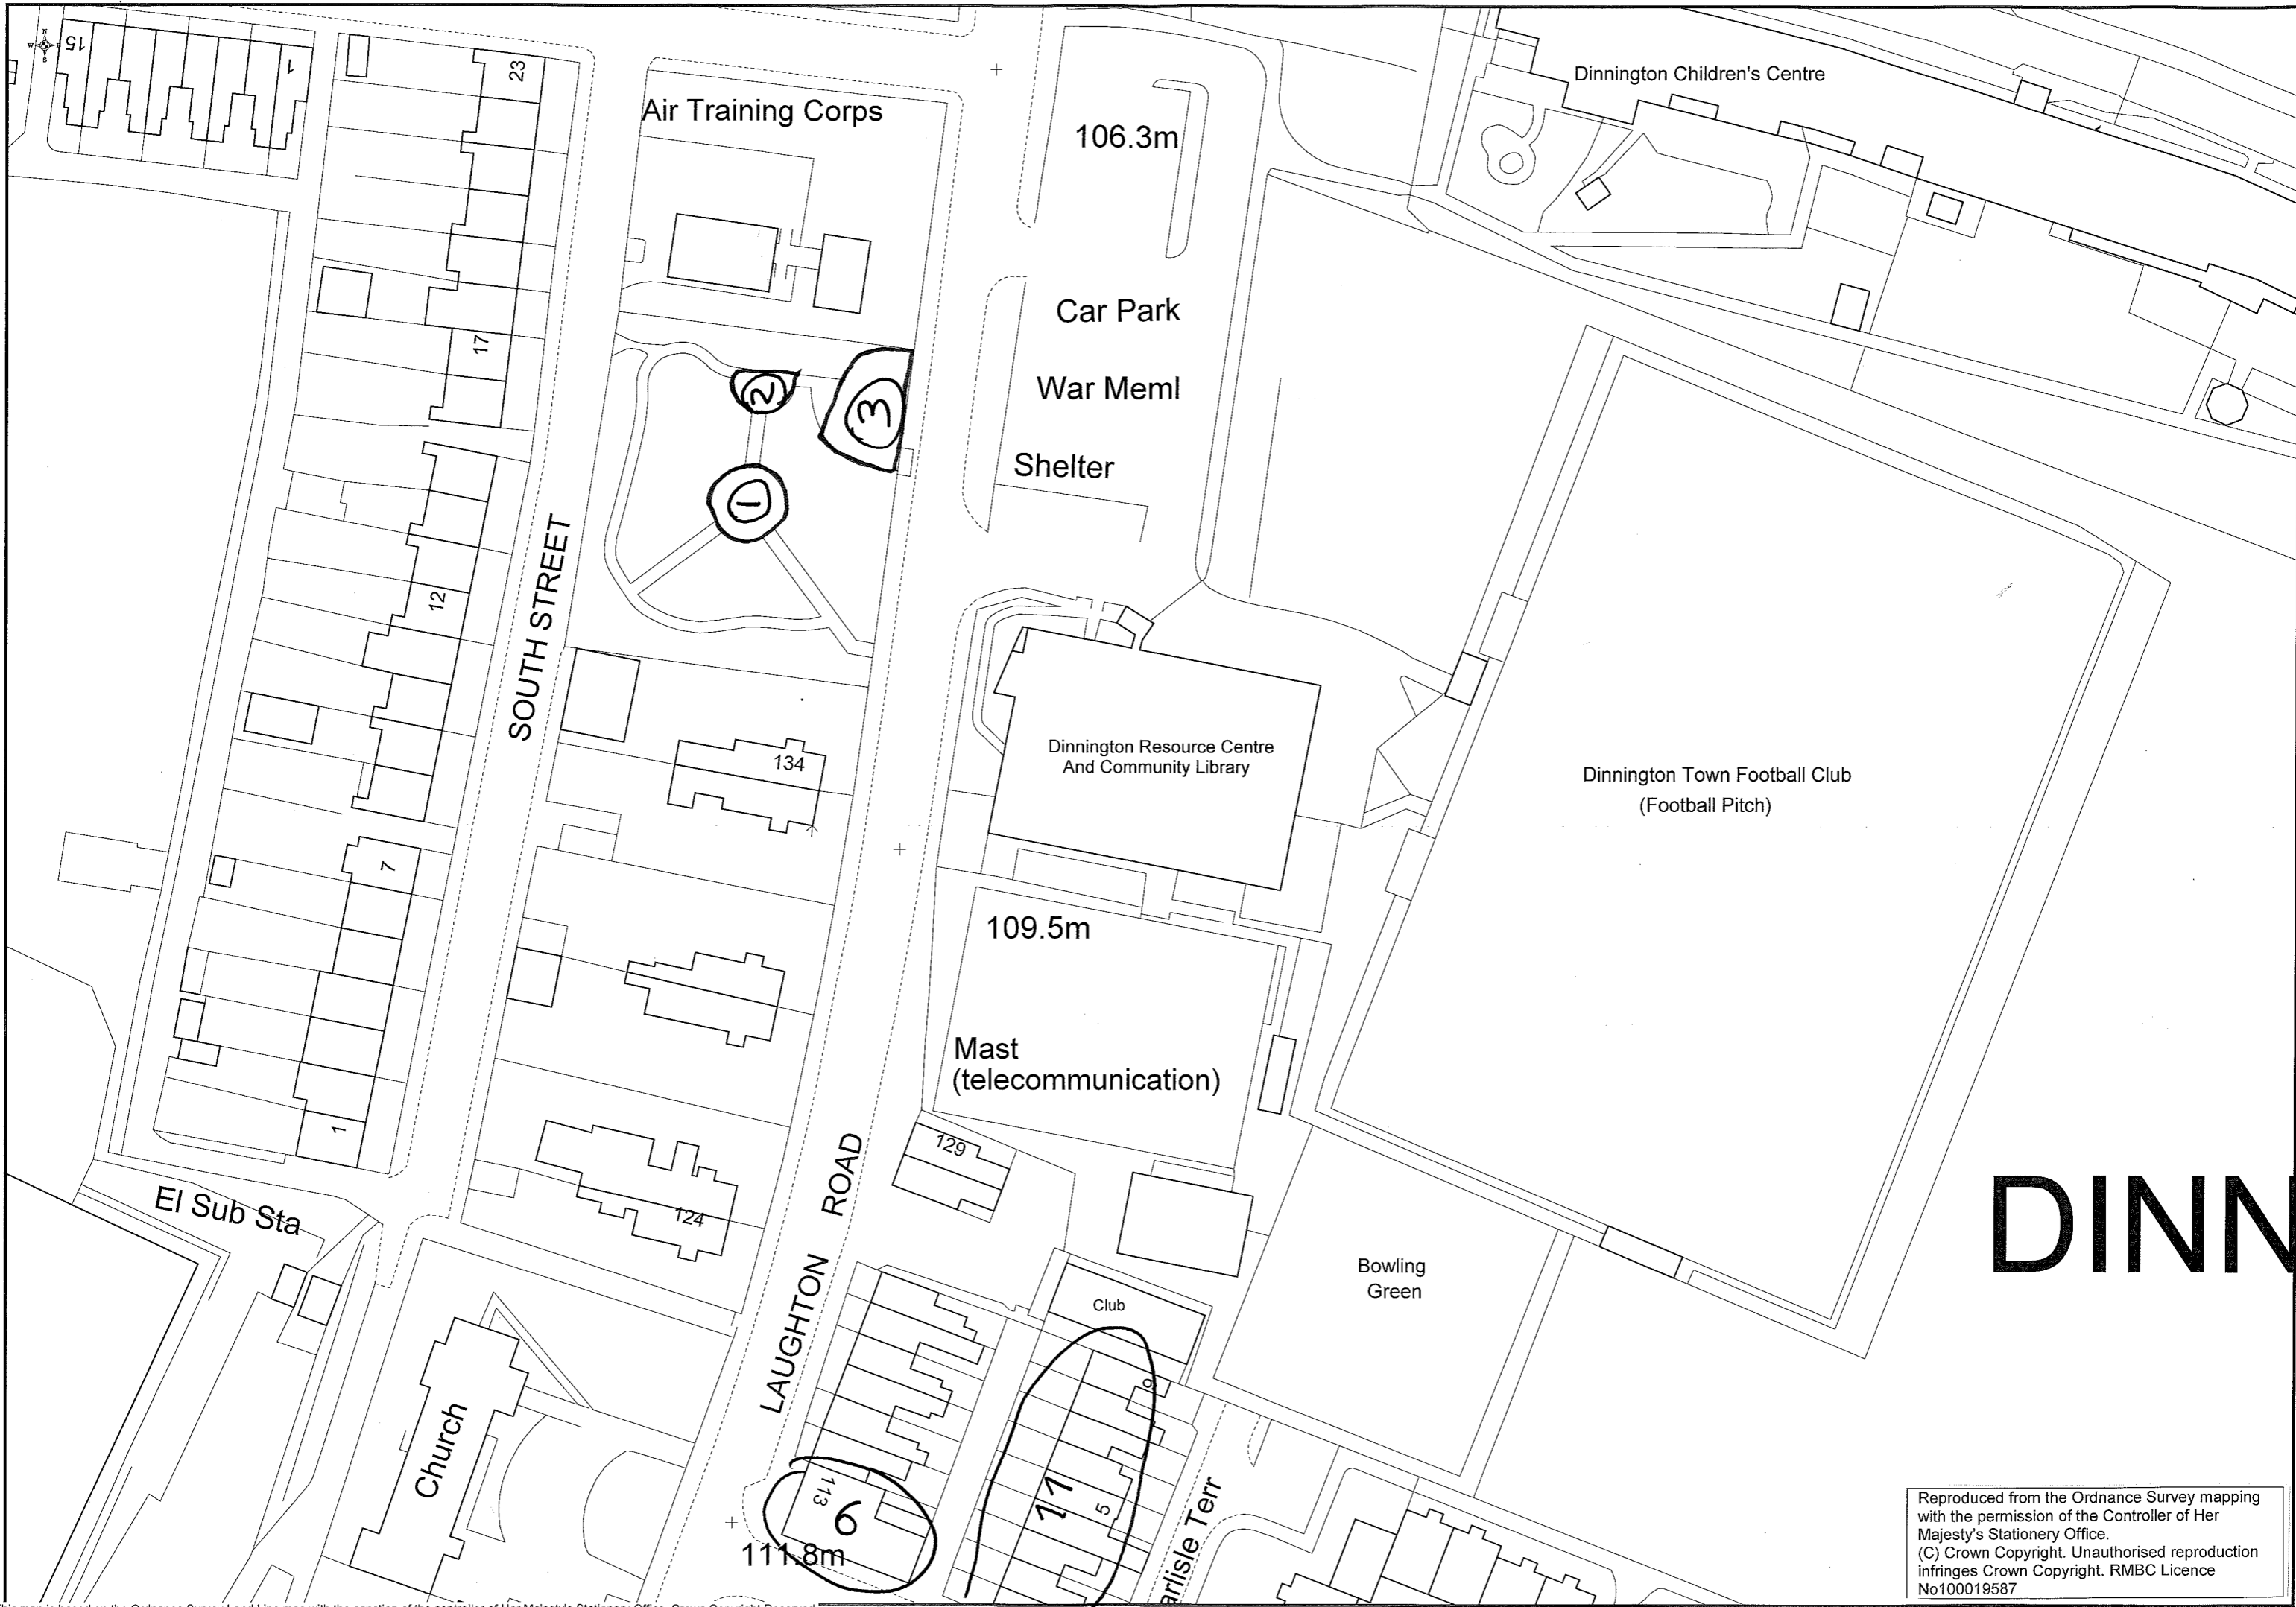

# Key

1. DINNINGTON COLLIERY PIT WHEEL (CORONATION PARK)
2. GURNHILL TROUGH (CORONATION PARK)
3. CENOTAPH (CORONATION PARK)
4. OLD LIBRARY (LAUGHTON ROAD)
5. FRONT OF THE OLD BREWERY (LAUGHTON ROAD)
6. FORMER HANDSWORTH WOODHOUSE CO-OP BUILDINGS (LAUGHTON ROAD)
7. 'THE OLD SURGERY' (LIDGETT LANE)
8. CROFT COTTAGE (BARLEYCROFT LANE)
9. MIDDLETON INSTITUTE (BARLEYCROFT LANE)
10. SILVERDALES SOCIAL CLUB (LORDENS HILL)
11. CARLISLE TERRACE (LAST OF "THE BARRACKS")
12. REMAINS OF THE OLD BLACKSMITHS (LAUGHTON ROAD)
13. THE OLD PLANT WORKSHOP (BOTTOM OF CHURCH LANE)
14. ST LEONARDS CHURCH (CHURCH LANE)
15. ST JOSEPHS CHURCH (SWINSTON HILL ROAD)
16. THE OLD RECTORY (CHURCH LANE)
17. THE 'OLDER RECTORY' (LAUGHTON ROAD)

**DINN**

Reproduced from the Ordnance Survey mapping with the permission of the Controller of Her Majesty's Stationery Office.  
 (C) Crown Copyright. Unauthorised reproduction infringes Crown Copyright. RMBC Licence No100019587