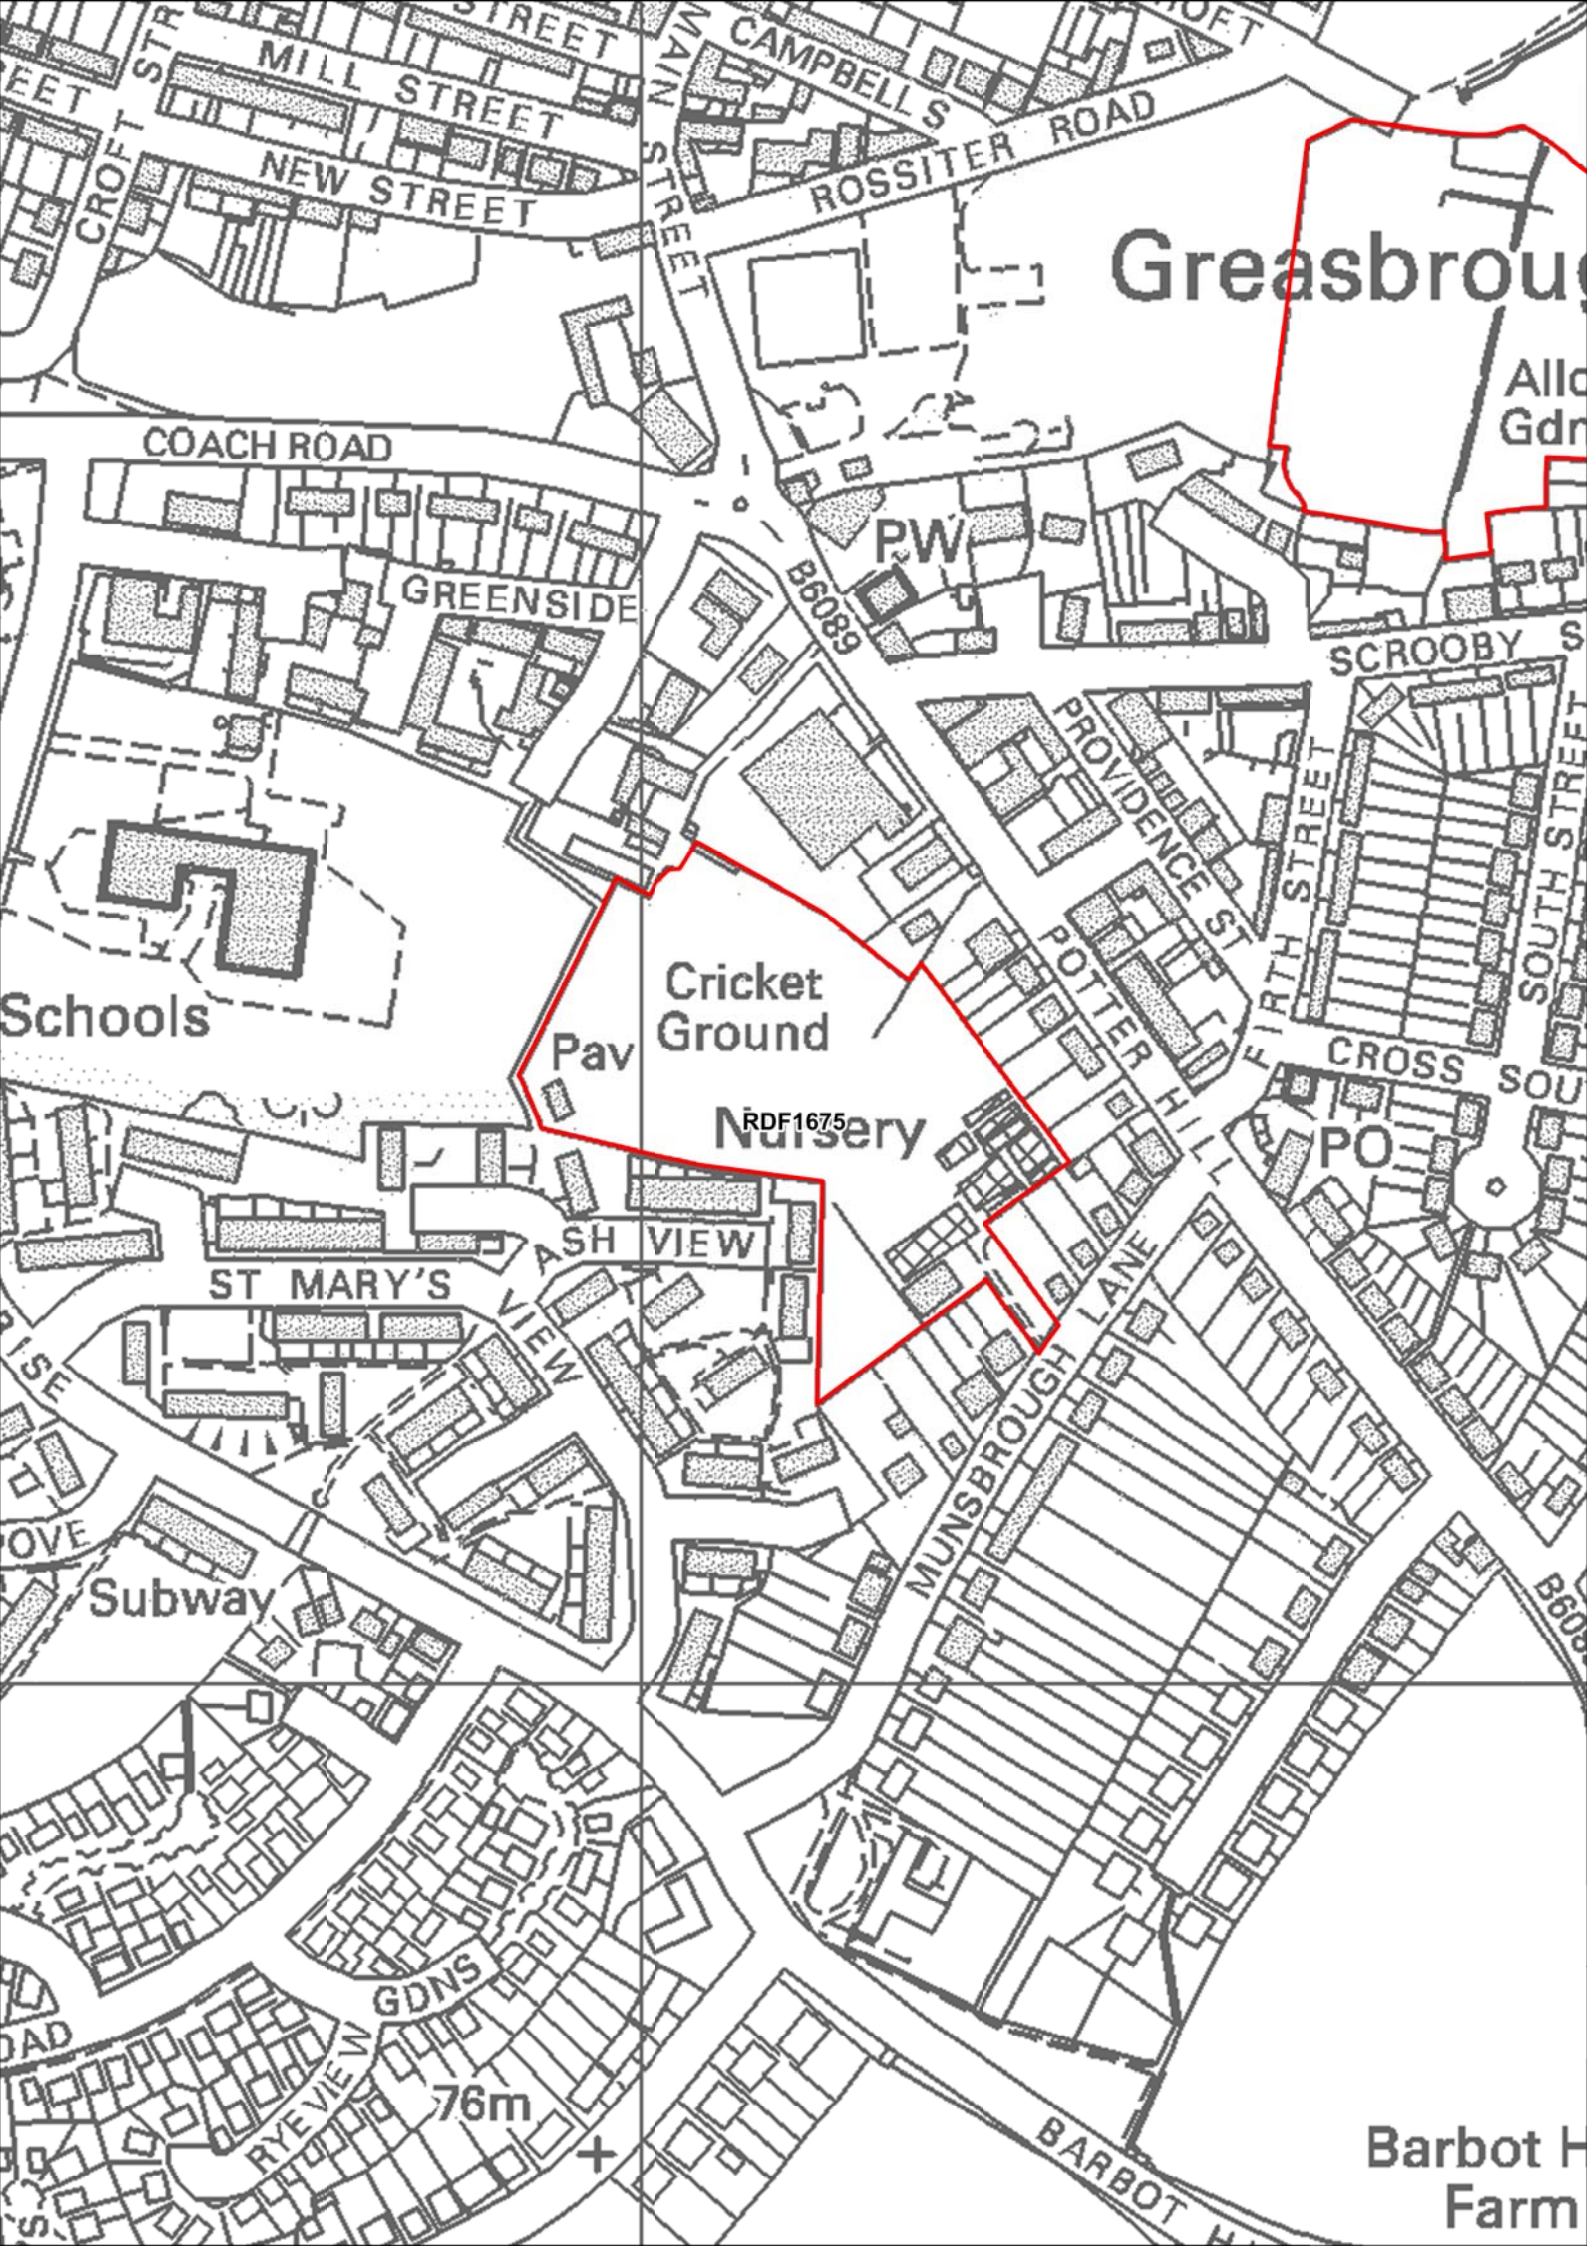

RDF1673

RDF1674

Cumwell Fields

Helaby

Line Plan

110.2m

110.0m

Greasbrou