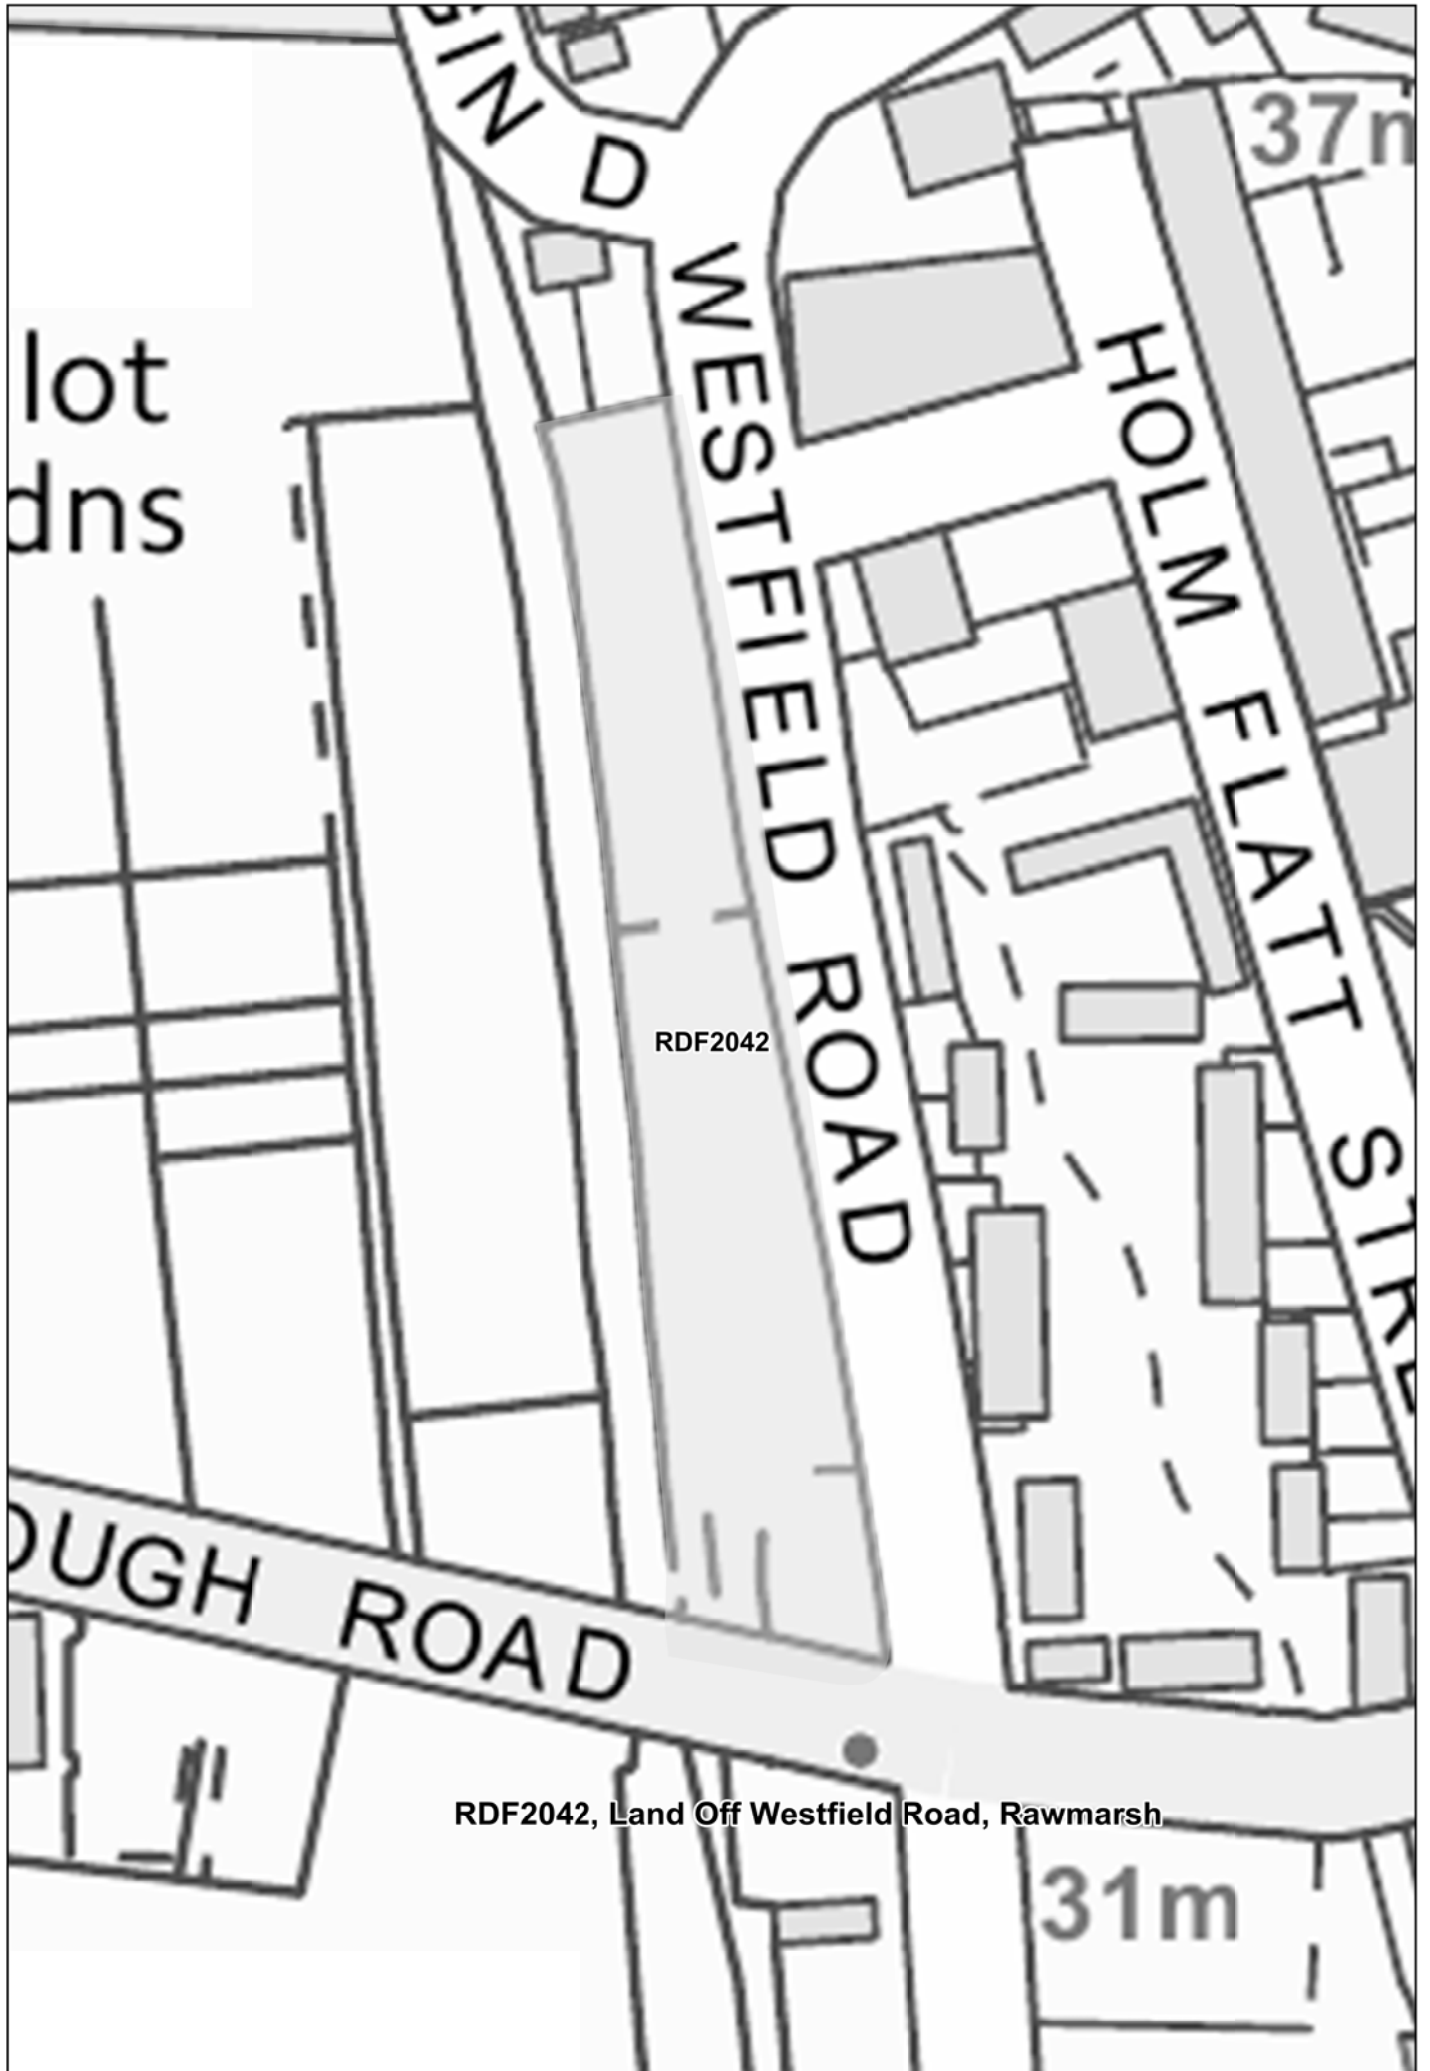

RDF2042

RDF2042, Land Off Westfield Road, Rawmarsh