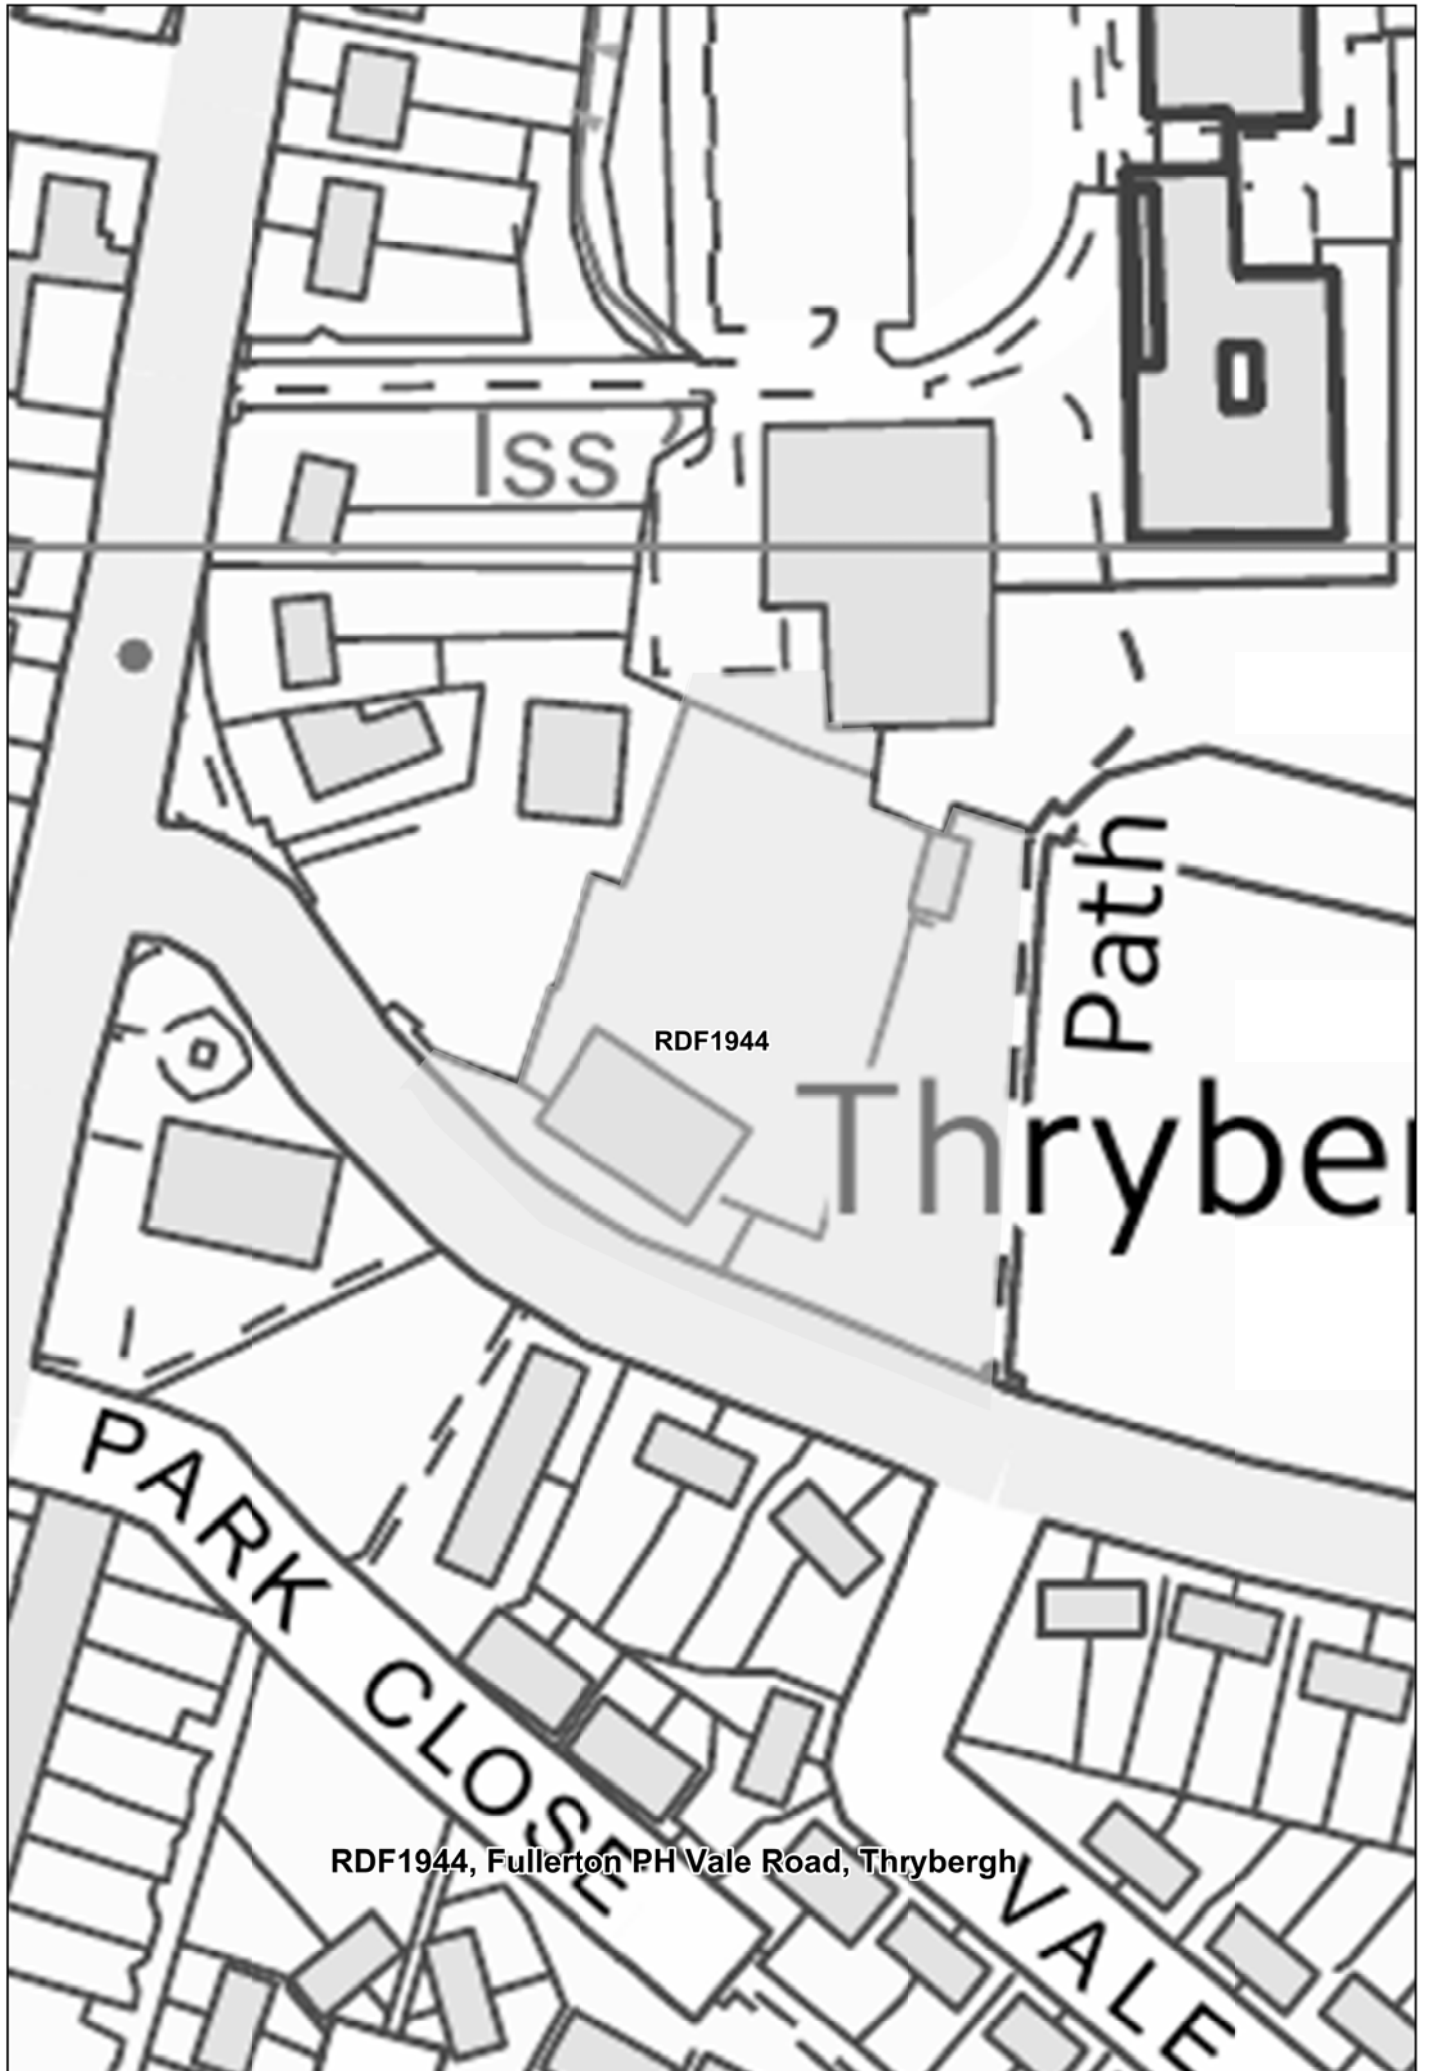

RDF1944, Fullerton PH Vale Road, Thrybergh