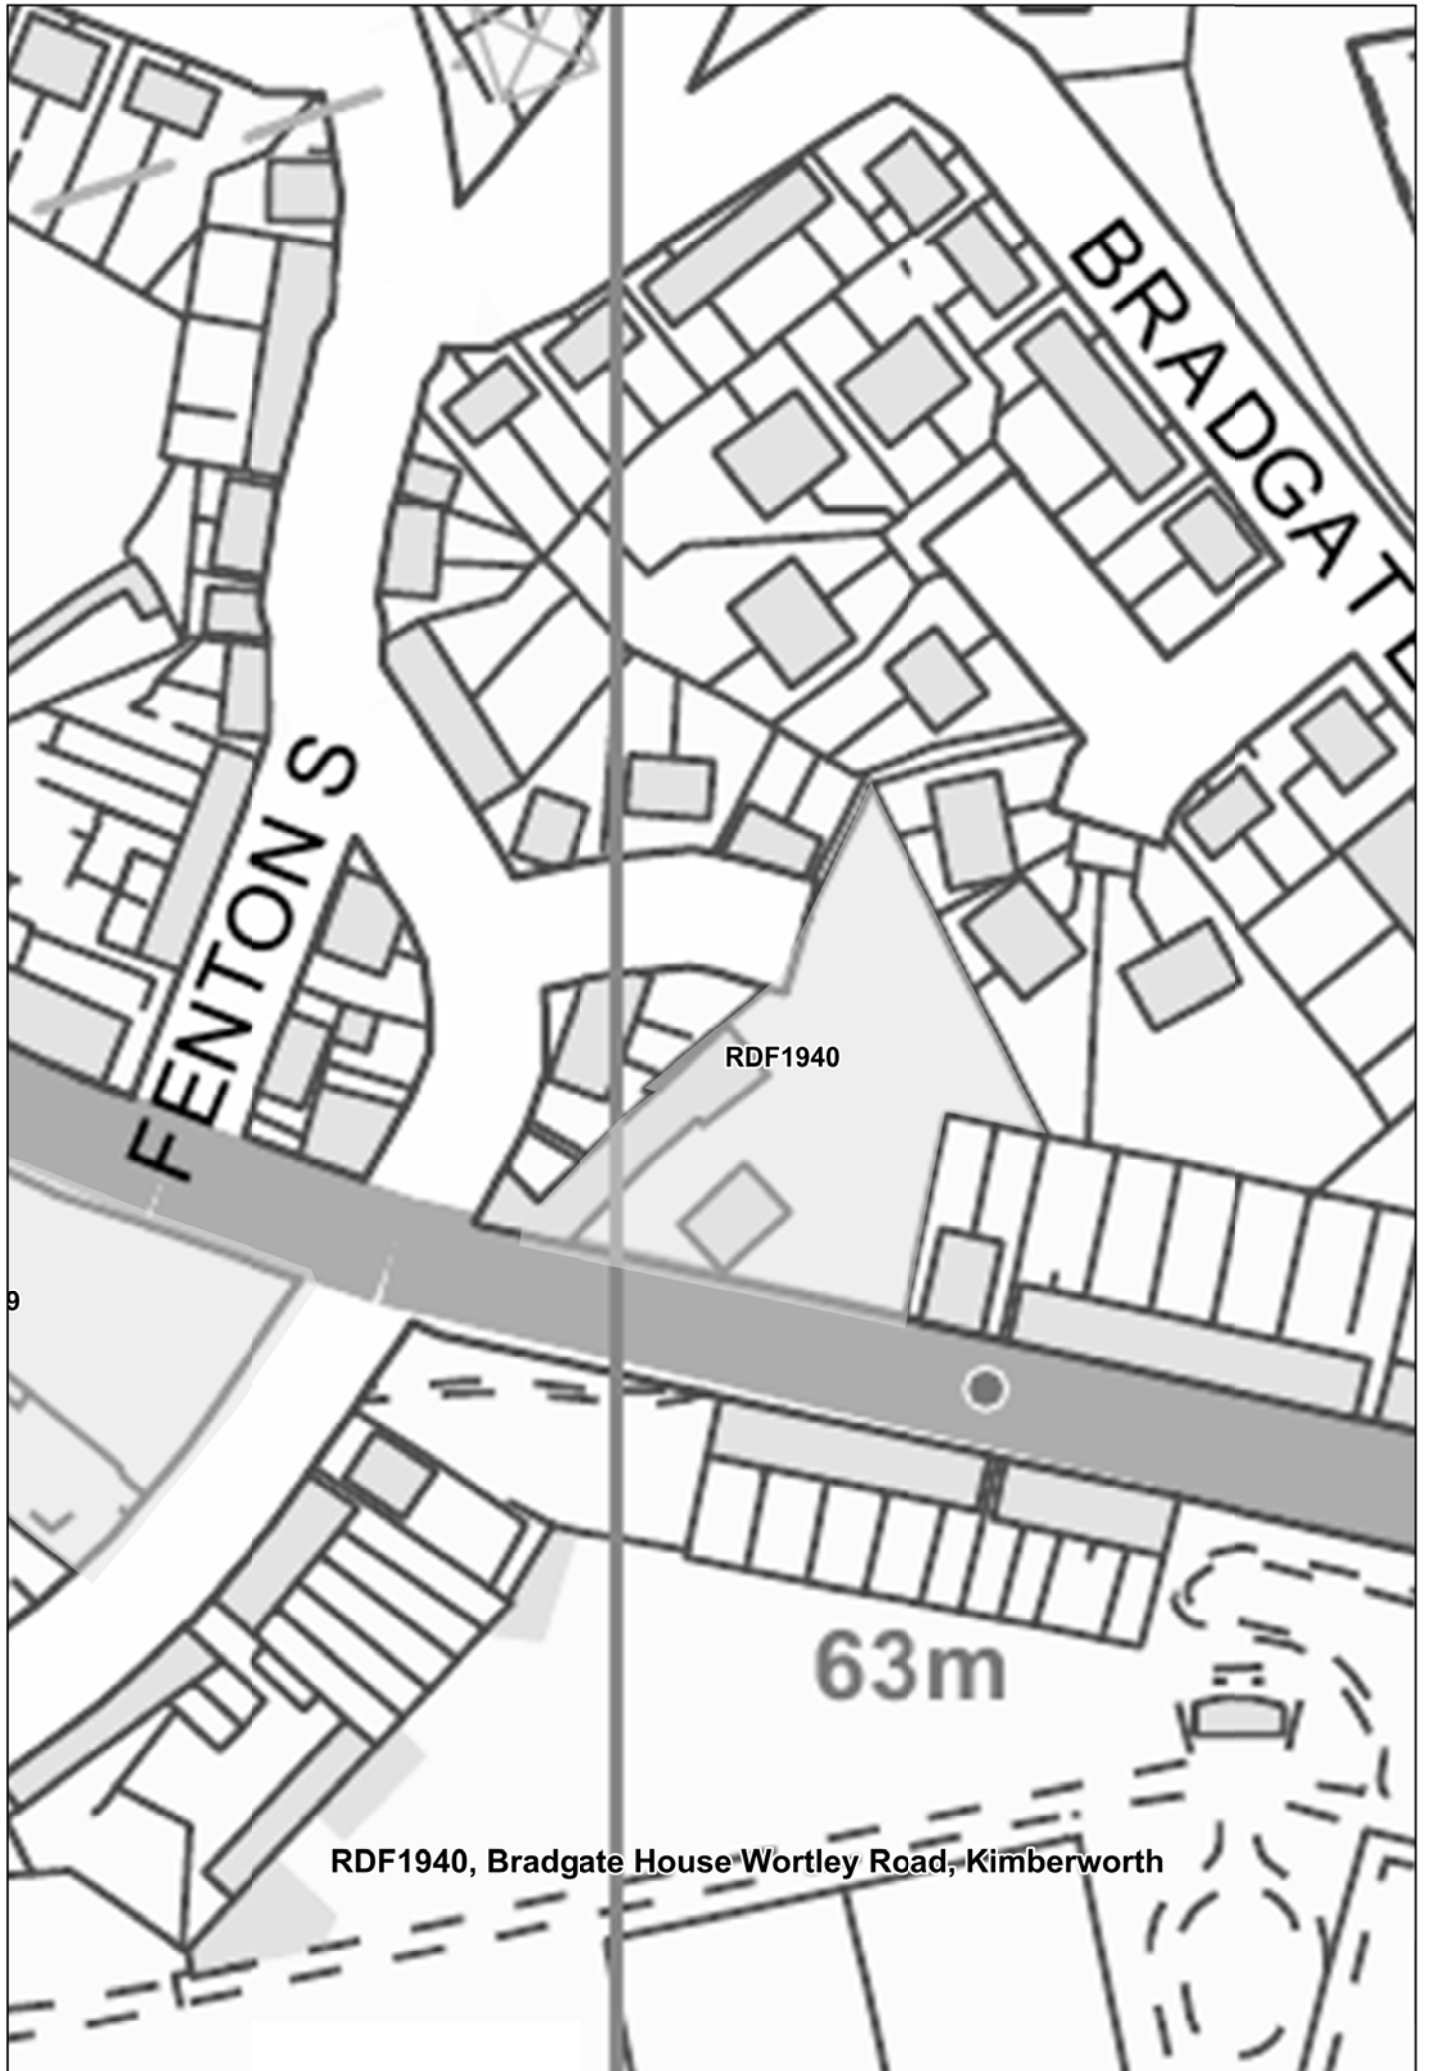

RDF1940

63m

RDF1940, Bradgate House Wortley Road, Kimberworth