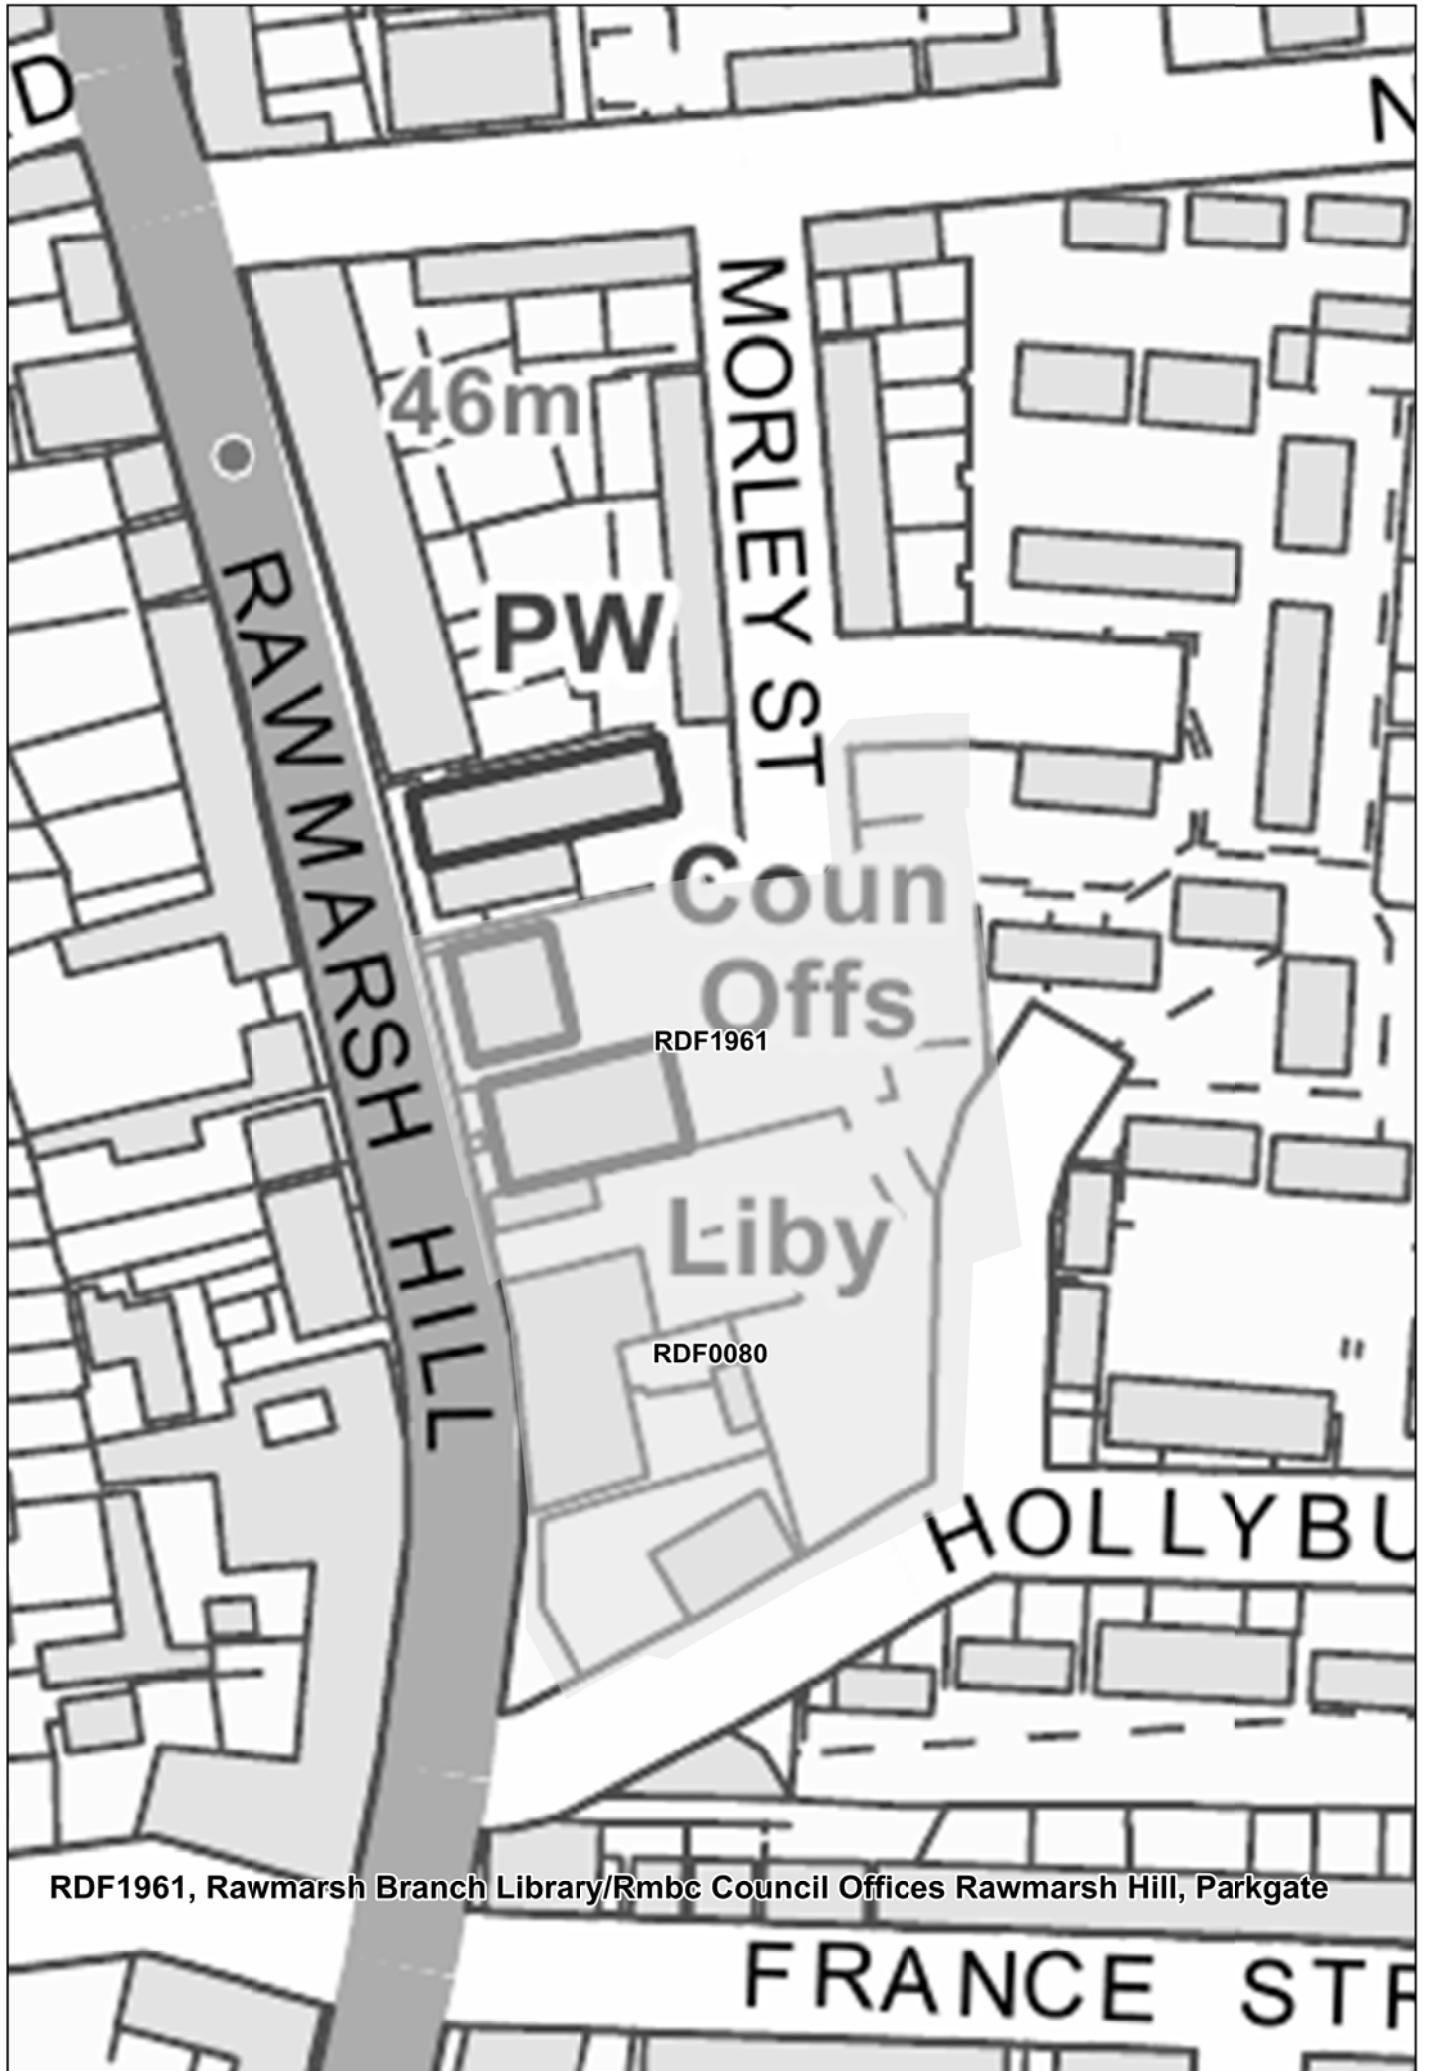

RDF1961, Rawmarsh Branch Library/Rmbc Council Offices Rawmarsh Hill, Parkgate