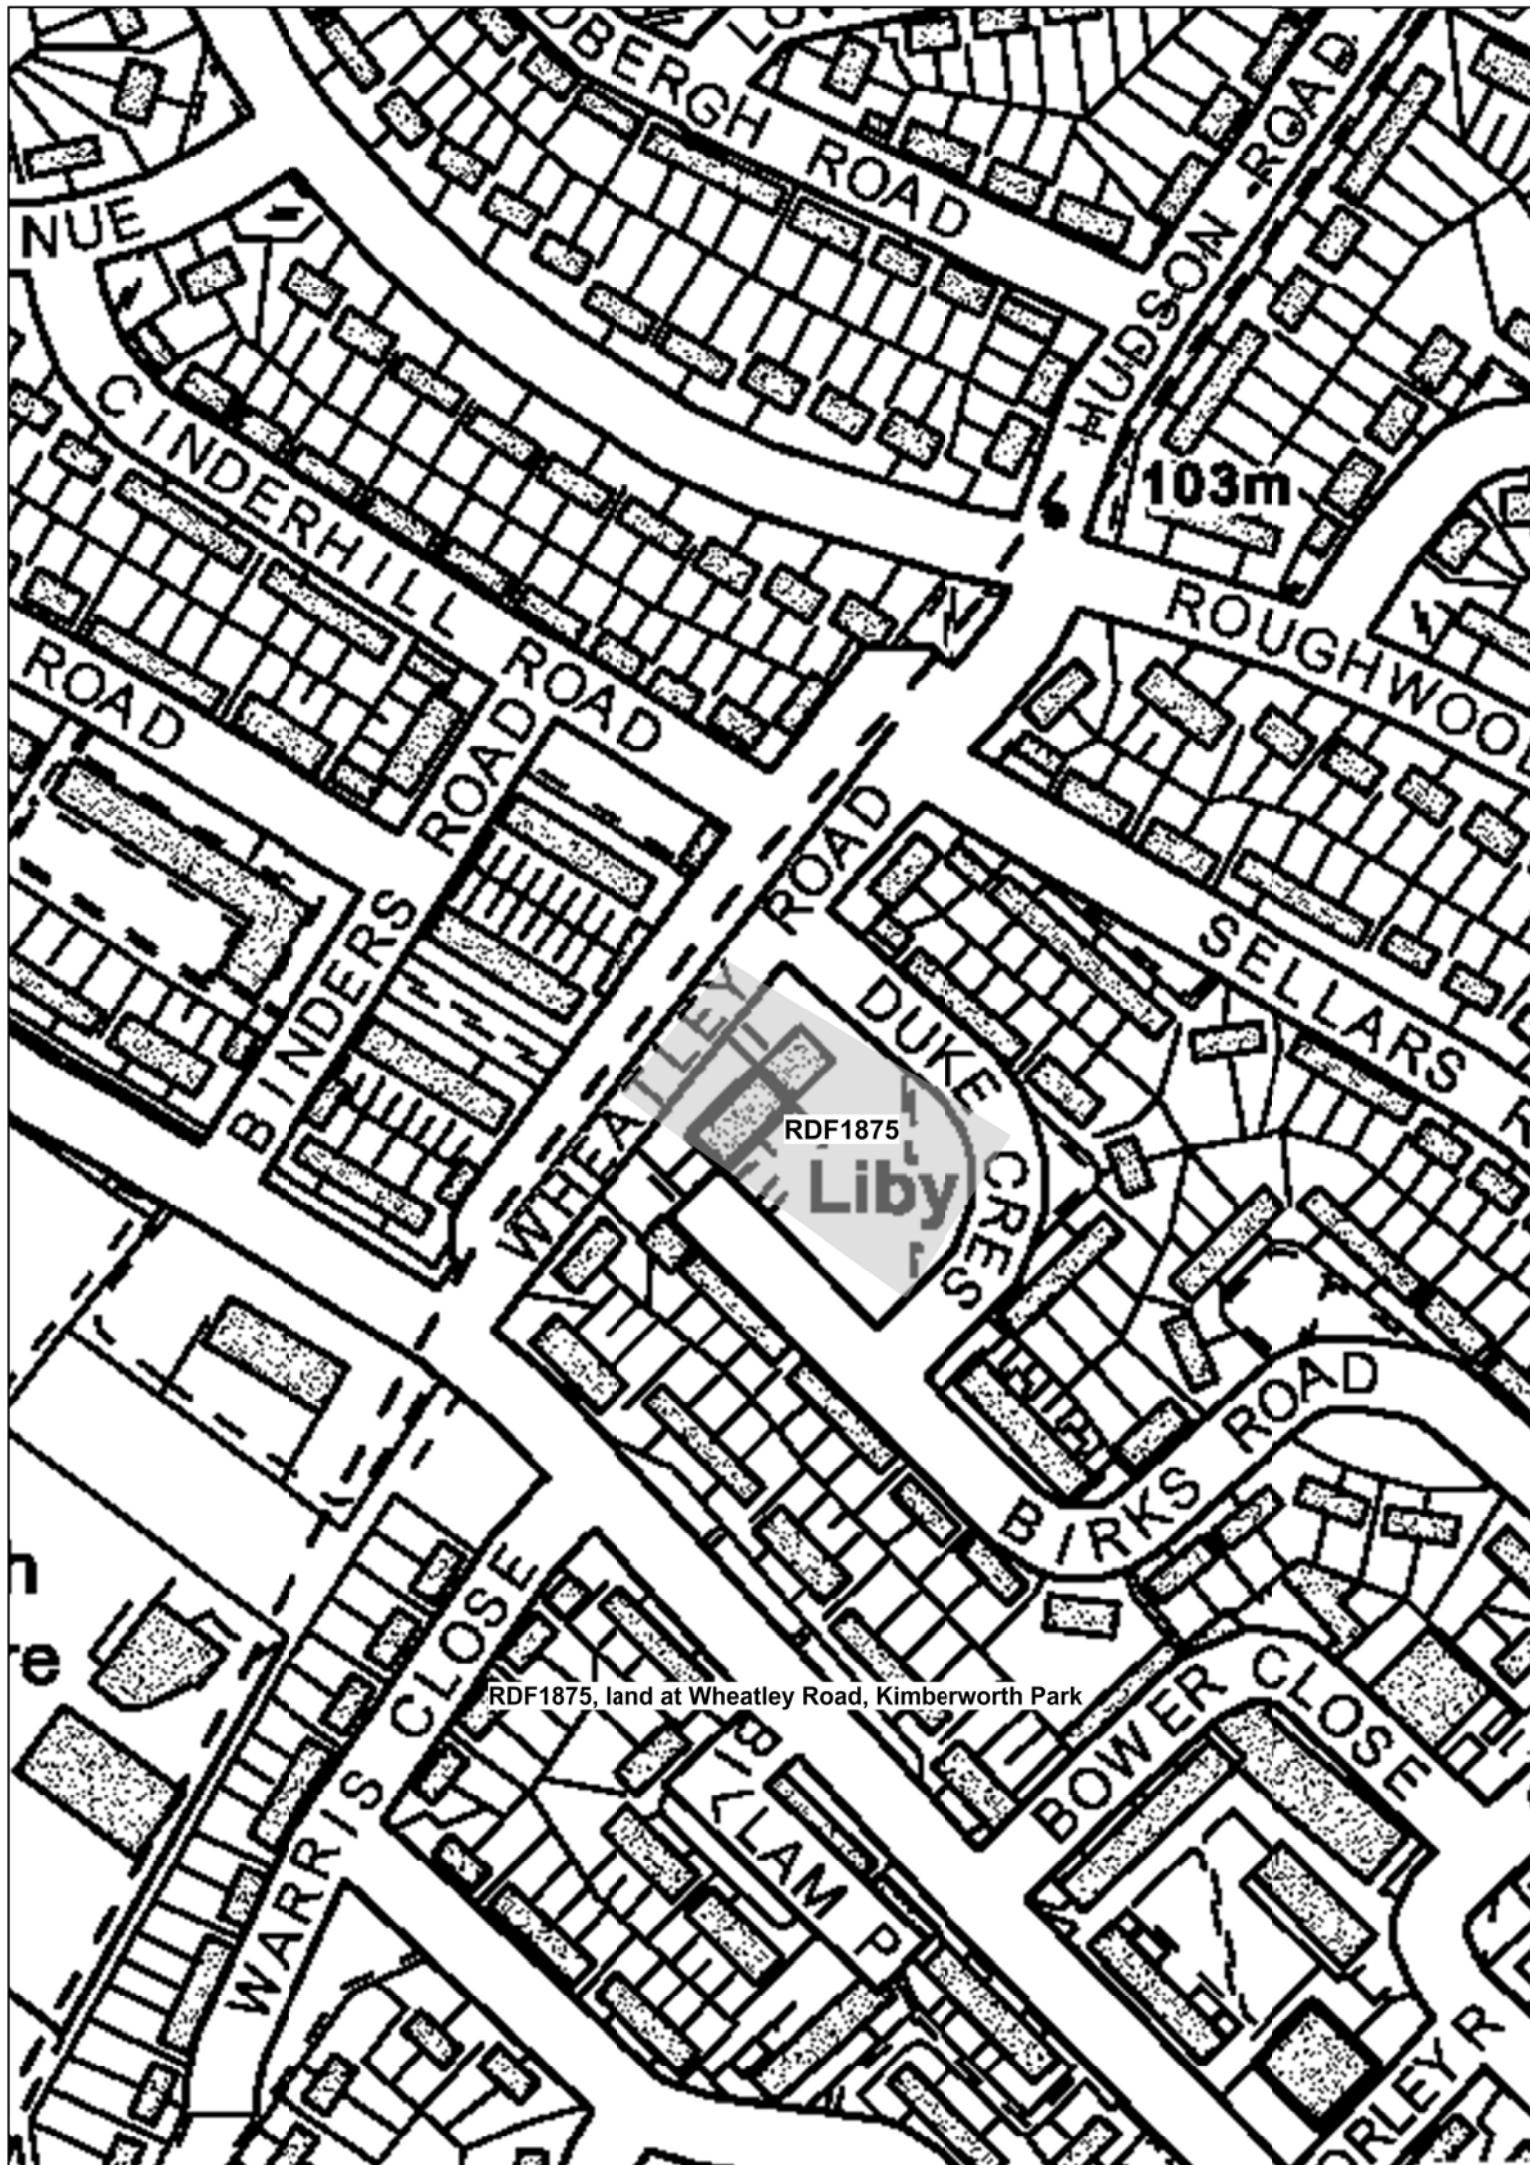

RDF1875

Liby

RDF1875, land at Wheatley Road, Kimberworth Park